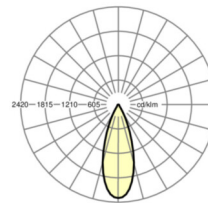

MECHANICS

Housing colour	silver grey/white aluminium RAL 9006
Dimensions (LxWxDxH)	765mm x 55mm x 201mm
Weight (net)	2.5kg
Swivel and turn area (x/y/z)	+ 90° / 0° / 335°
Type of installation	Mounting rail system installation, Ceiling-mounted light structure, Pendant light structure

Dimensions

L	765 mm	Length
B	55 mm	Width
H	201 mm	Height

DEEP-LINK

<https://www.regiolux.de/en/article/19105506025>

Reference	LED 7600lm 830
ηLB	100 %
Φ ↓/↑	100 % / 0 %
UGR lat./long.	25.3 / 25.3